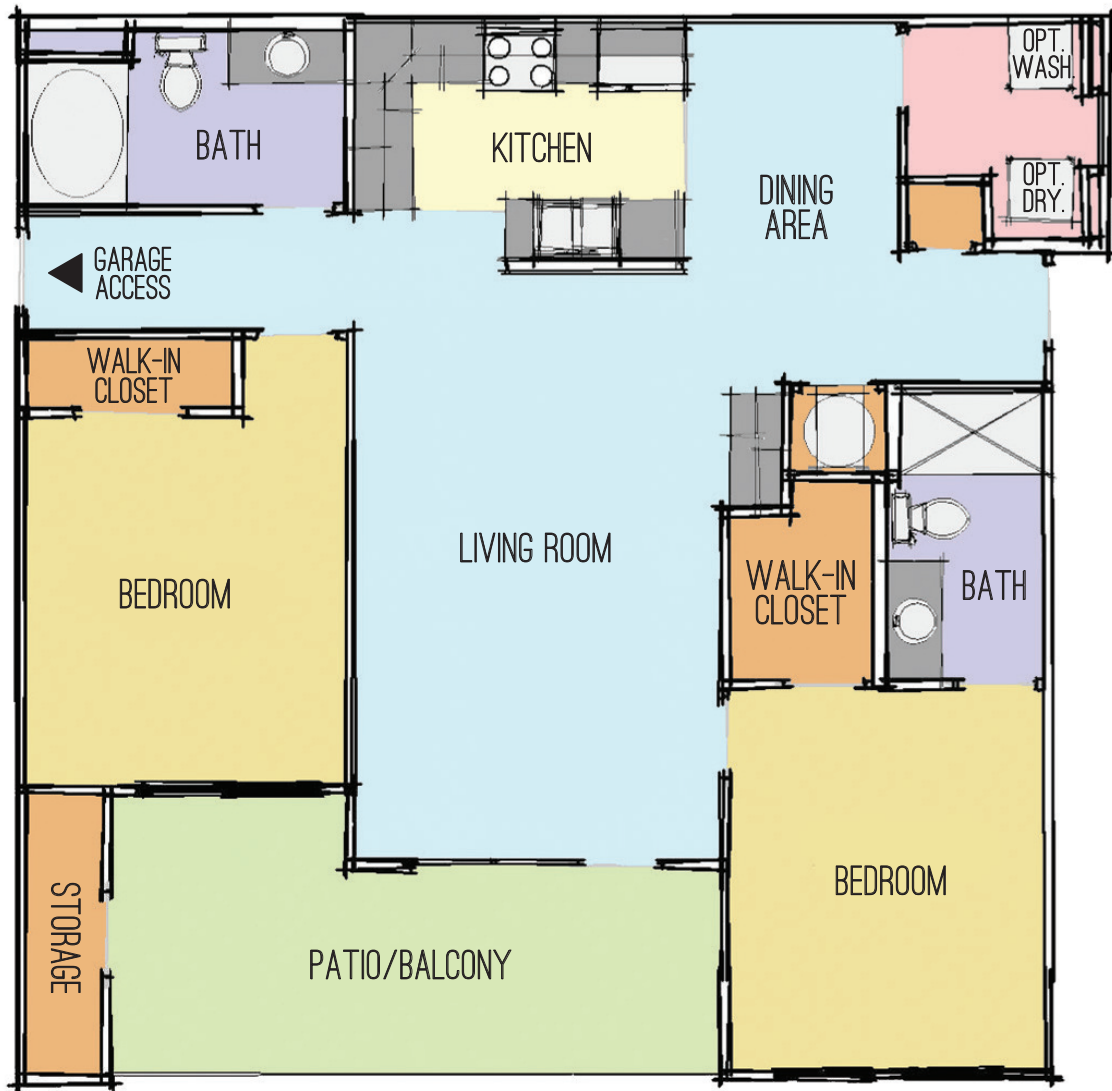

# REDEFINED APARTMENT LIVING

## MODEL RM-20G

two bed • two bath  
1160-1182 square feet of space  
garage access

dimensions square footages are approximate & may vary slightly

LEXINGTON

[rmllexington.com](http://rmllexington.com) • 859.223.3600 • Text RMLEX to 31996 for more info Standard text messaging rates apply.